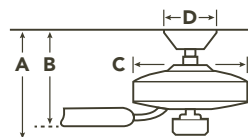

COORDINATING LIGHTING

To see more from these collections visit Kichler.com.

Chalkboard Sconce
44015WZC

Cahoon™ Sconce
43777AVI

BLADE SPECS

Blade Finish & Part Number (Side 1)	(Reversible)	Fan Finish
Distressed Antique Gray FB300285 AVI	Walnut FB300285 AVI	AVI Anvil Iron
Distressed Antique Gray FB300285 AVI7	Walnut FB300285 AVI7	AVI7 Anvil Iron
Walnut FB300285 DBK	Walnut Shadowed FB300285 DBK	DBK Distressed Black
Weathered White Walnut FB300285 WZC	Dark Walnut FB300285 WZC	WZC Weathered Zinc

HANGING MEASUREMENTS

WITH 6" DOWNROD

Fixture Drop (from ceiling)	Blade Drop (from ceiling)	Housing (width)	Ceiling Canopy (width)
A: 16.50"	B: 14.00"	C: 7.00"	D: 6.00"

AIR PERFORMANCE

AIRFLOW Cubic Ft. Per Minute on High	POWER USAGE Watts on High (Excludes Lights)	AIRFLOW EFFICIENCY Cubic Ft. Per Minute Per Watt
9294	31	300